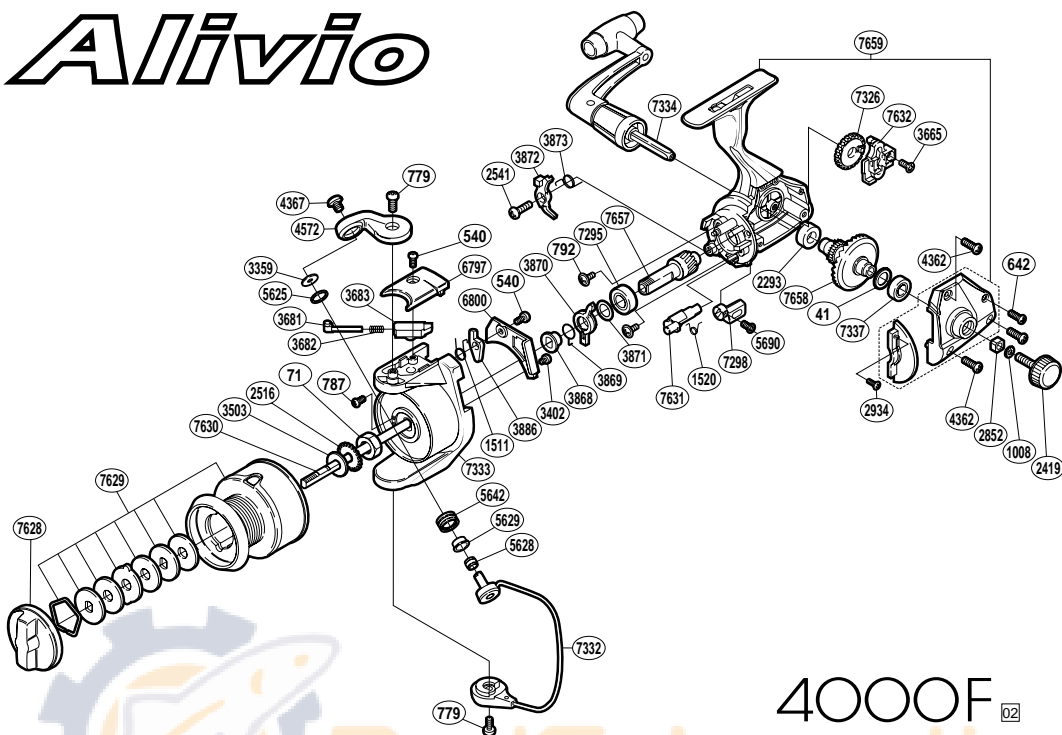

Alivio

4000F 02

ReelSchematic

RD No.	PARTS NAMES	RD No.	PARTS NAMES	RD No.	PARTS NAMES
0041	Drive Gear Washer	3665	Slider Retainer Screw	6797	Bail Spring Cover
0071	Rotor Nut	3681	Bail Spring Guide (A)	6800	Counterbalance Cover
0540	Multi-Purpose Screw	3682	Bail Spring	7332	Bail Assembly
0642	Side Cover Screw (small)	3683	Bail Spring Guide (B)	7295	Ball Bearing
0779	Multi-Purpose Screw	3868	Lock Out Spring Holder	7298	Anti-Reverse Lever
0787	Nut Lock Screw	3869	Anti-Reverse Lock Out Spring	7326	Oscillating Gear
0792	Bearing Retainer Screw	3870	Anti-Reverse Lock Out	7333	Rotor
1008	Handle Lock Washer	3871	Bushing Washer	7334	Handle Assembly
1511	Lever Spring	3872	Anti-Reverse Pawl	7337	Ball Bearing
1520	Anti-Reverse Cam Spring	3873	Anti-Reverse Pawl Spring	7628	Drag Knob Assembly
2293	Drive Gear Bushing	3886	Bail Trip Lever	7629	Spool Assembly
2419	Handle Screw Cap	4362	Side Cover Screw (large)	7630	Main Shaft
2516	Spool Support	4367	Line Roller Screw	7631	Anti-Reverse Cam
2541	Anti-Reverse Pawl Screw	4572	Bail Arm	7632	Oscillating Slider
2852	Handle Screw Lock	5625	Line Roller Spacer	7657	Pinion Gear
2934	Flange Screw	5628	Line Roller Collar	7658	Drive Gear
3359	Line Roller Washer	5629	Line Roller Bushing	7659	Body Assembly
3402	Cover Screw	5642	Line Roller		
3503	Spool Washer	5690	Anti-Reverse Lever Screw		